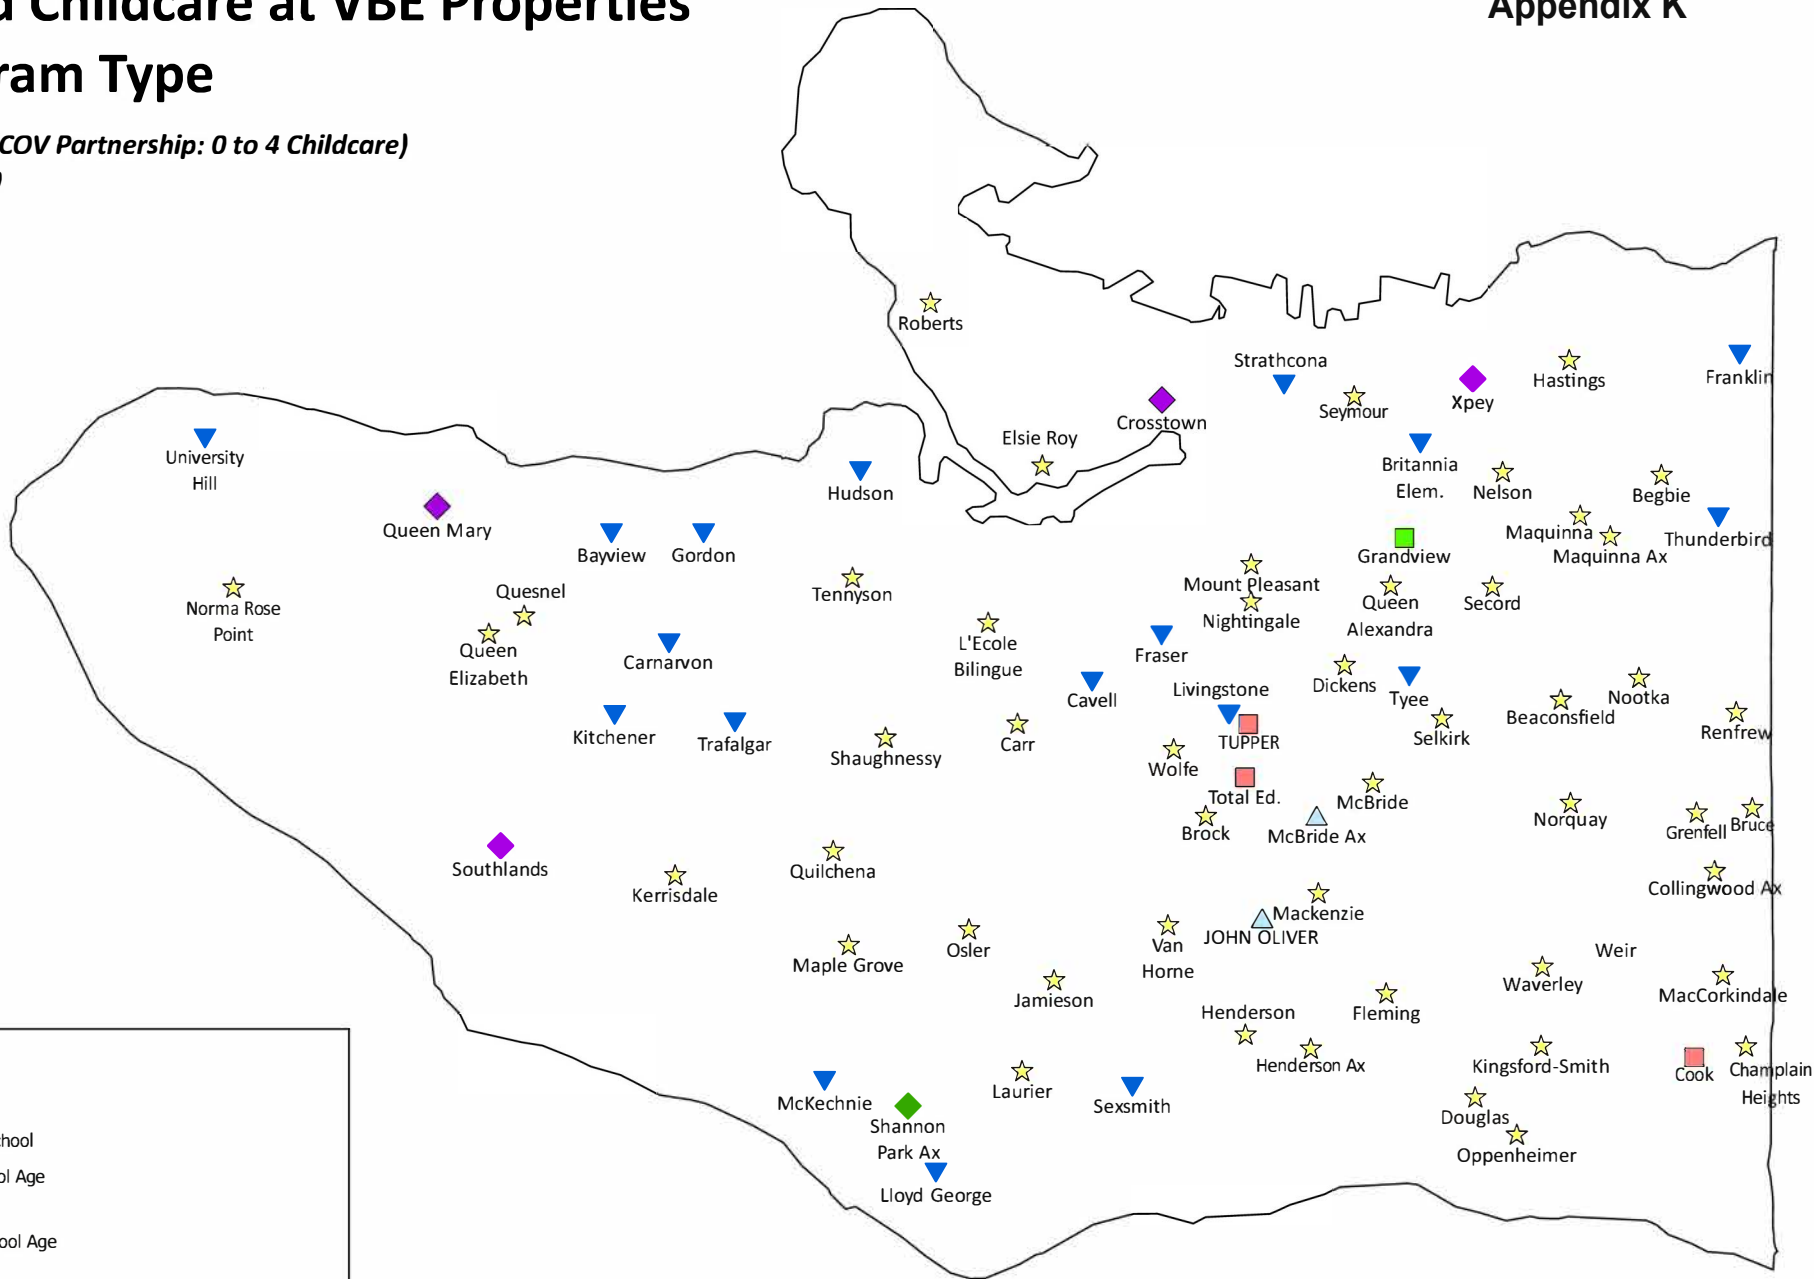

# Licensed Childcare at VBE Properties by Program Type

(excluding VBE/COV Partnership: 0 to 4 Childcare)  
December 2020

**Program Type**

- Daycare
- ◆ Daycare/Preschool
- ◆ Daycare/School Age
- ▲ Preschool
- ▼ Preschool/School Age
- ★ School Age
- Preschool/School Age/Daycare

0 0.75 1.5 3 KM

Data Source: VSB Rental  
Prepared on: December 2020